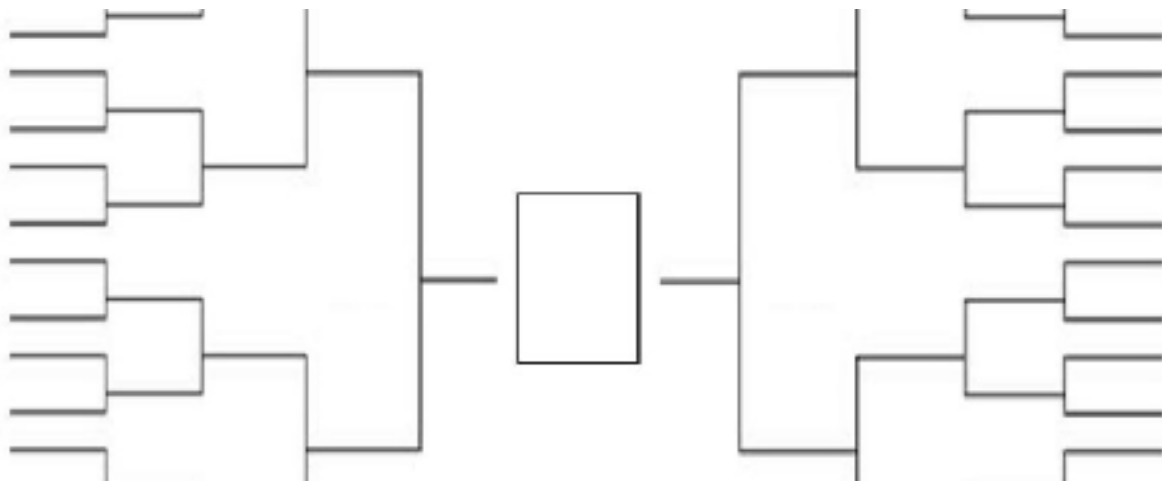

VG MATCH PLAY

PLAY-IN MAY 11TH

INDIVIDUAL NET PLAY ~ TEE TIMES
VILLAGE GREENS GOLF COURSE

All Players will be guaranteed a minimum of two rounds. The play in round will determine the bracket and individual matches must be completed by each rounds deadline. Competition will be single illumination net match play. Players will be responsible for scheduling their matches.

Guest Entry ~ \$50

V.I.P. Card Holders Entry ~ \$35

Pass Holder Entry ~ \$20

MATCH PLAY ENTRY FORM

Player _____ Phone _____

Email _____ MSGA Index _____

Submit entry form and fees to the Village Greens Golf Shop